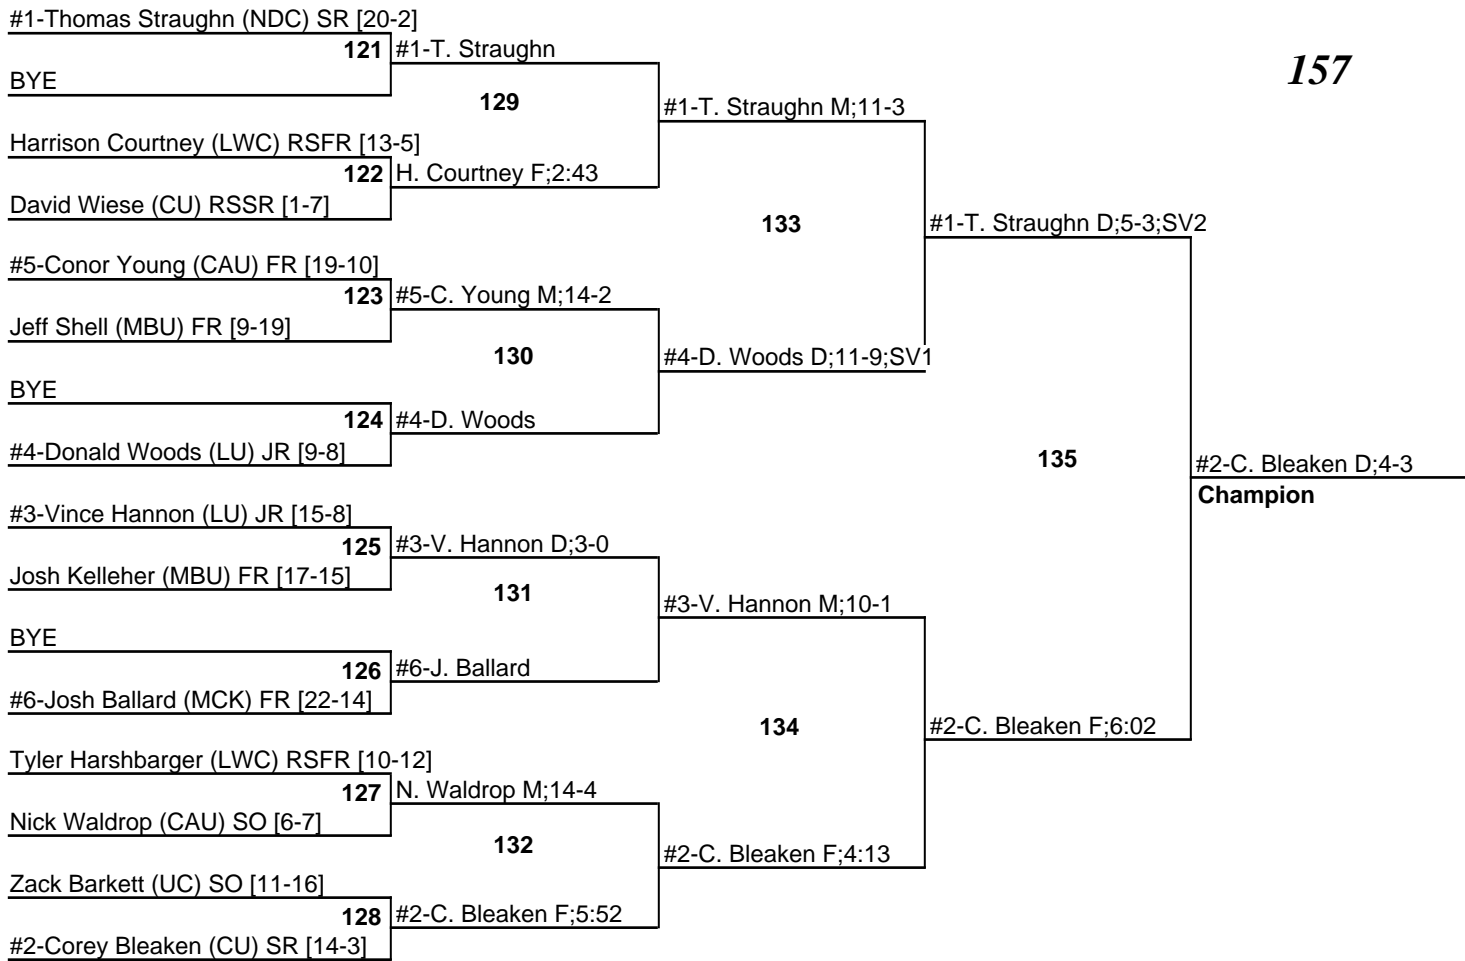

2011 NAIA Eastern Regionals

19 February 2011

157