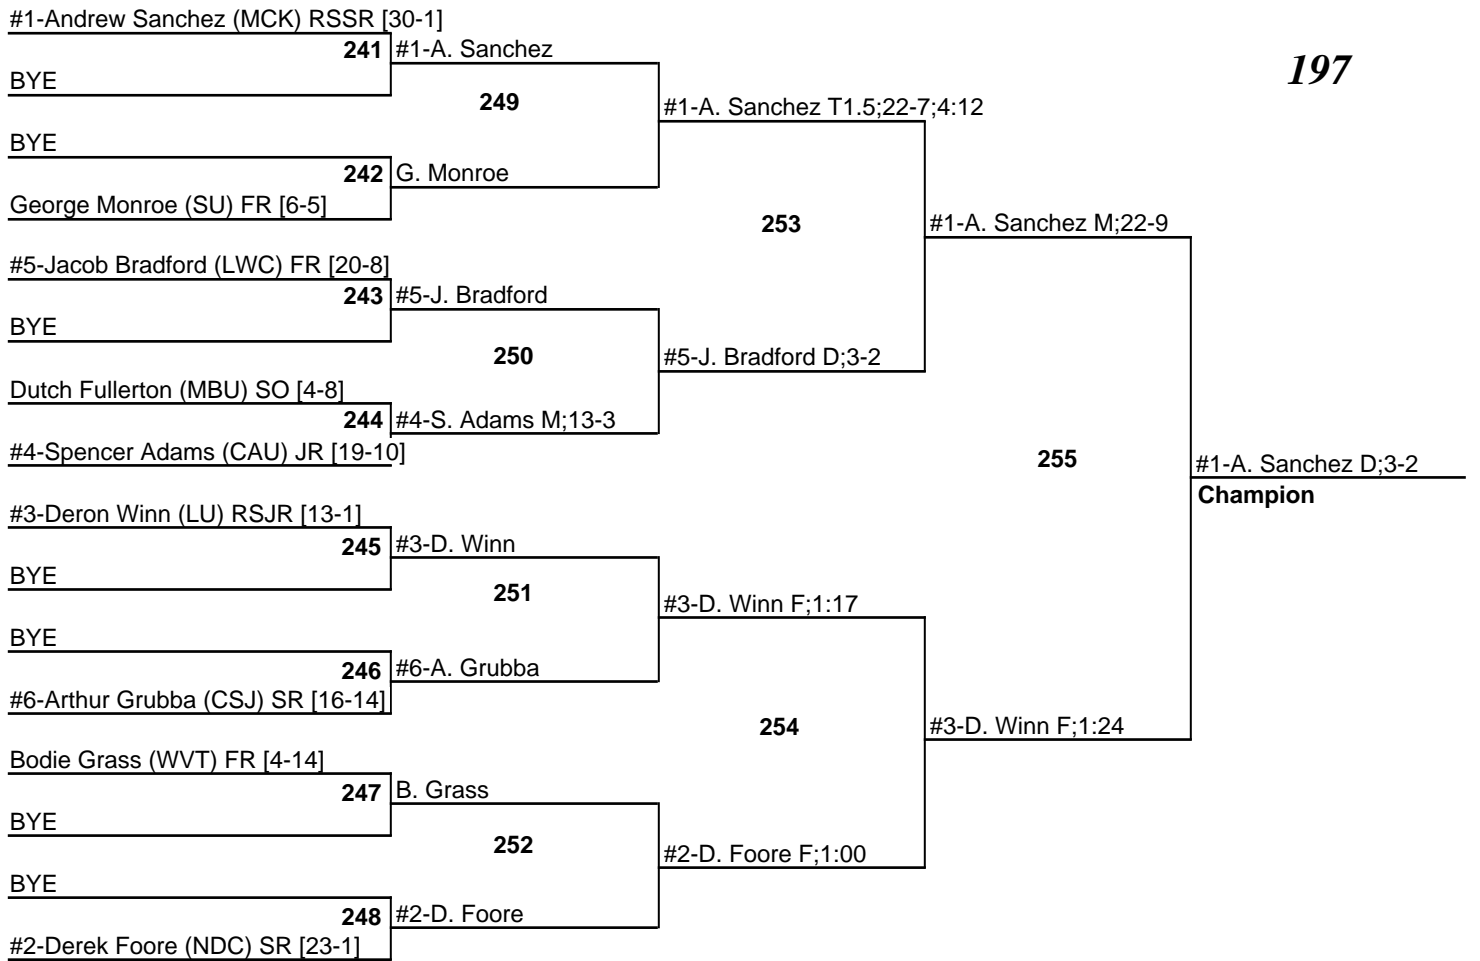

2011 NAIA Eastern Regionals

19 February 2011

197