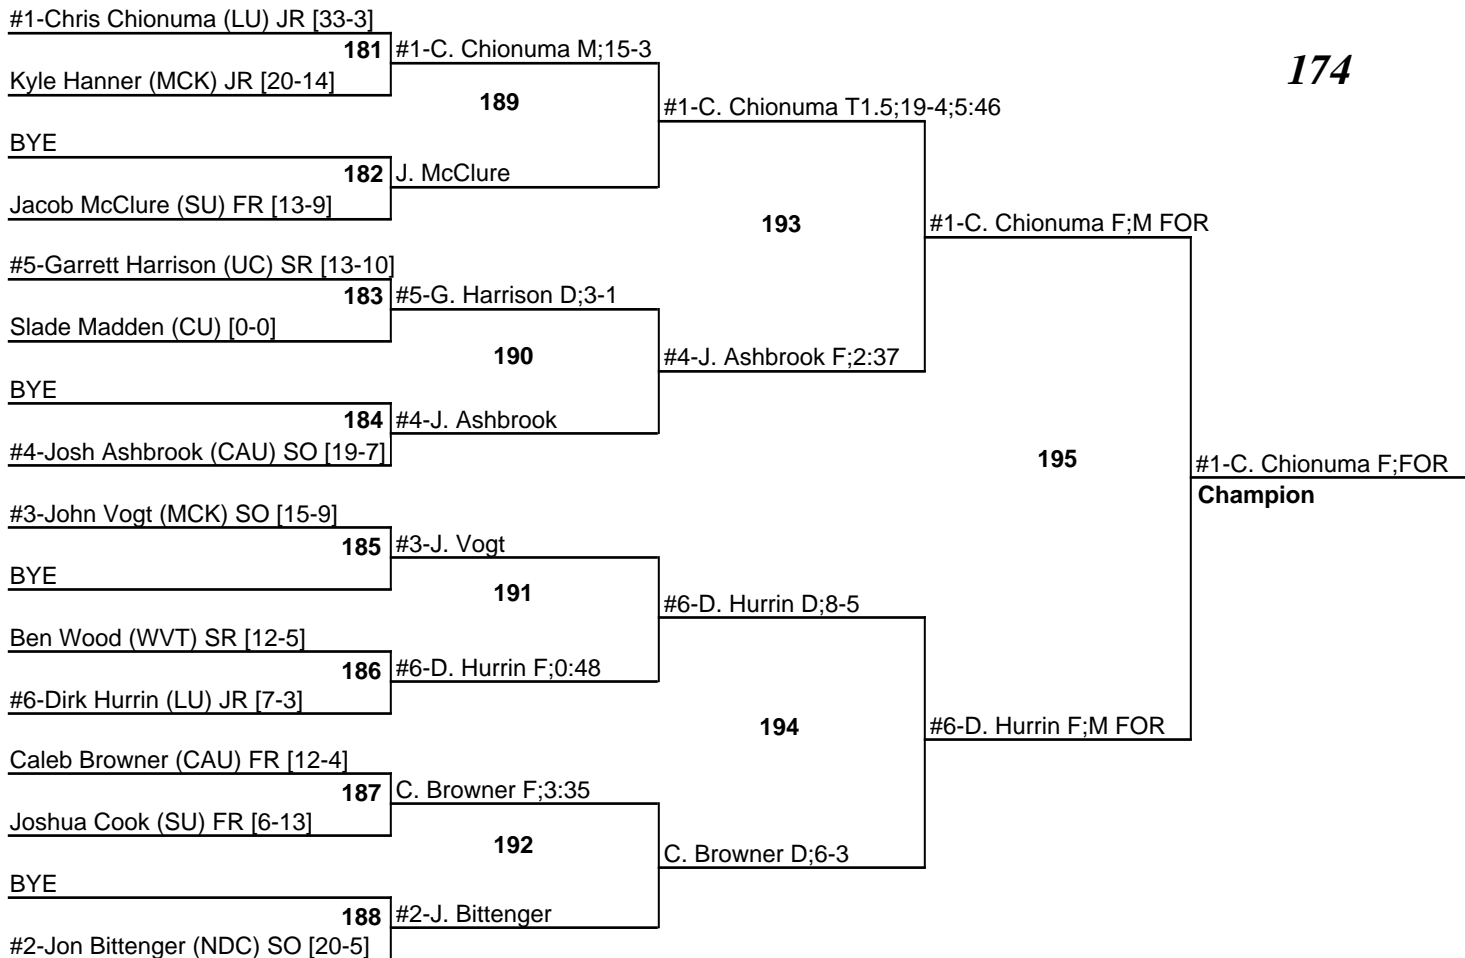

2011 NAIA Eastern Regionals

19 February 2011

174