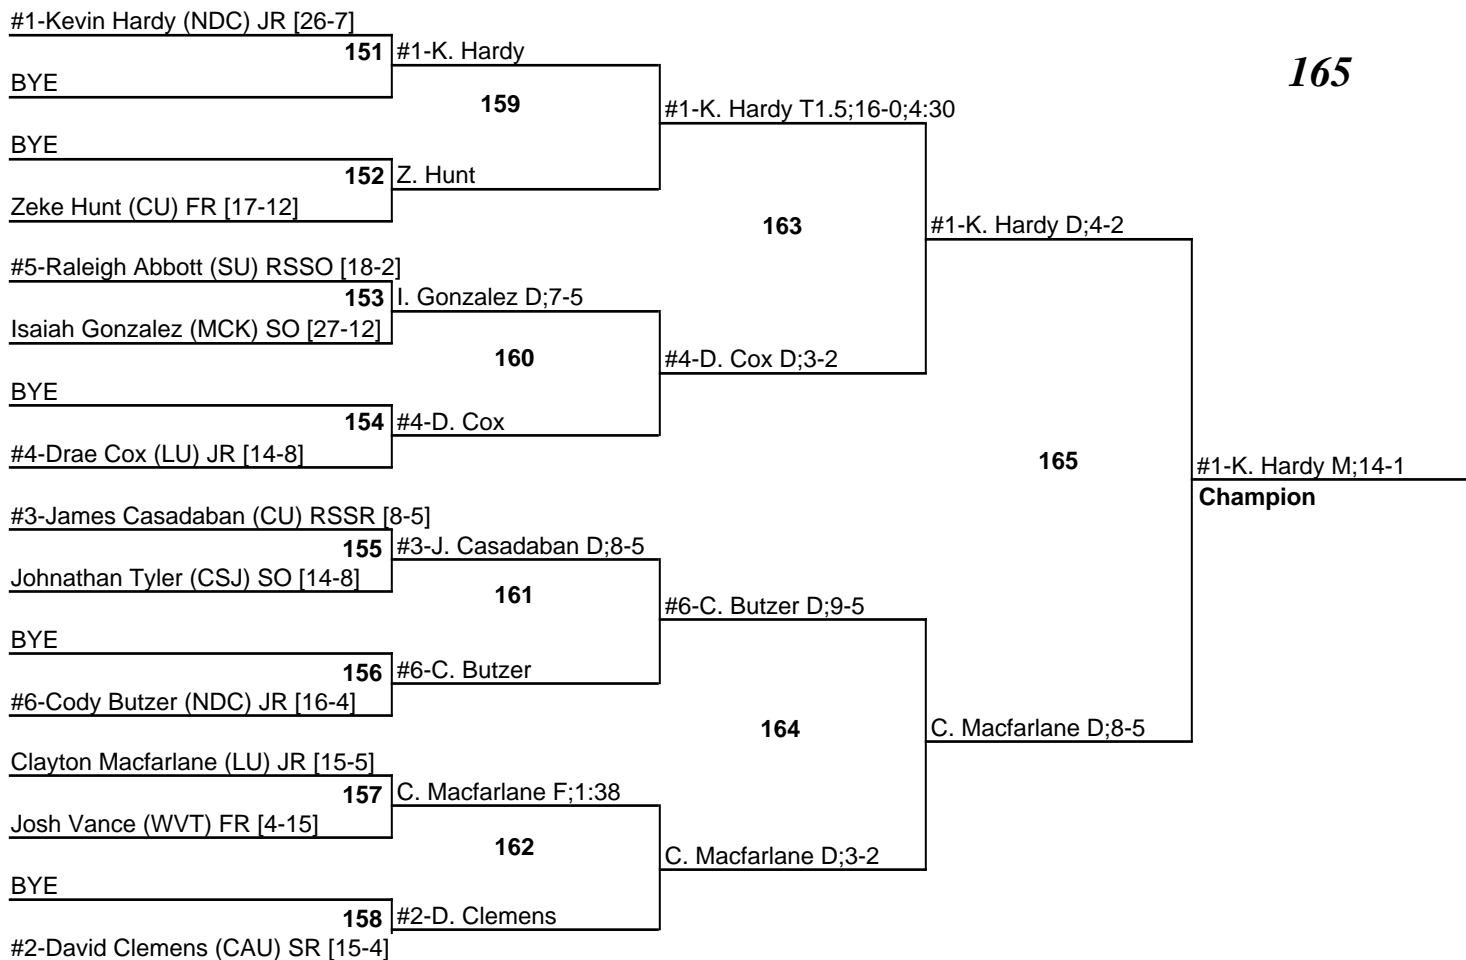

2011 NAIA Eastern Regionals

19 February 2011

165