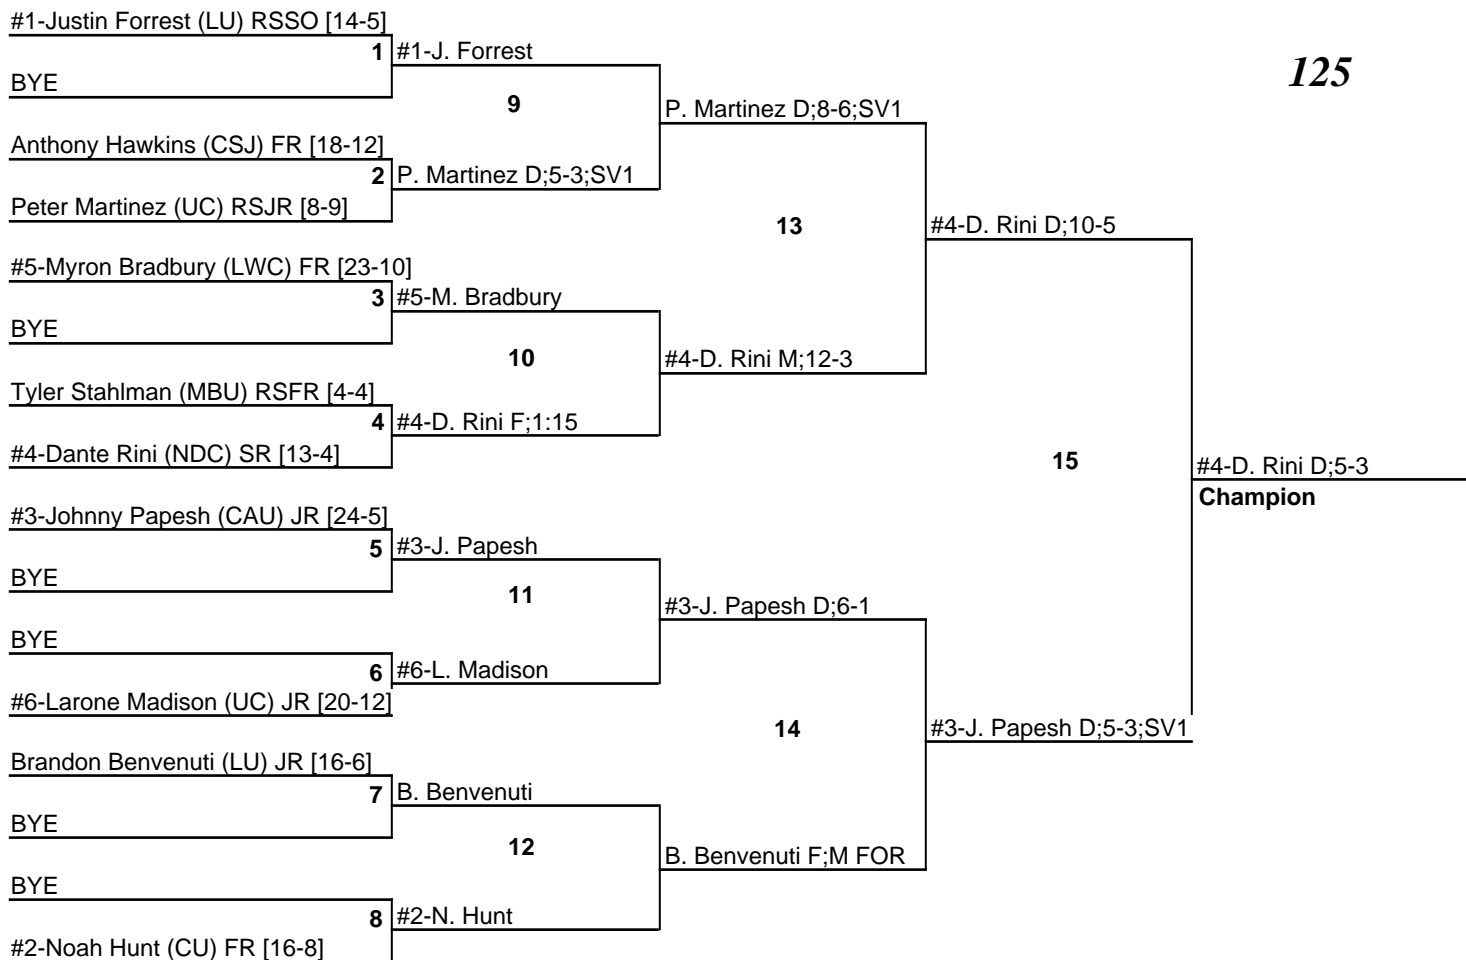

2011 NAIA Eastern Regionals

Team Standings

Plc	Score	School	CH	WB	1	2	3	4	5	6
1	178.0	Notre Dame	0	0	4	3	3	1	0	1
2	142.0	Lindenwood	0	0	2	3	0	1	4	1
3	132.0	McKendree	0	0	2	2	4	0	0	1
4	120.5	Campbellsville	0	0	1	2	1	1	3	1
5	68.0	Missouri Baptist	0	0	0	0	0	2	3	1
6	67.5	Lindsey Wilson	0	0	0	0	1	3	0	3
7	30.5	Cumberlands	0	0	0	0	1	0	0	2
8	25.5	Cumberland	0	0	1	0	0	0	0	0
9	22.0	Shorter University	0	0	0	0	0	1	0	0
10	16.0	West Virginia Tech	0	0	0	0	0	1	0	0
11	2.0	Calumet St. Joseph	0	0	0	0	0	0	0	0

2011 NAIA Eastern Regionals

19 February 2011

125