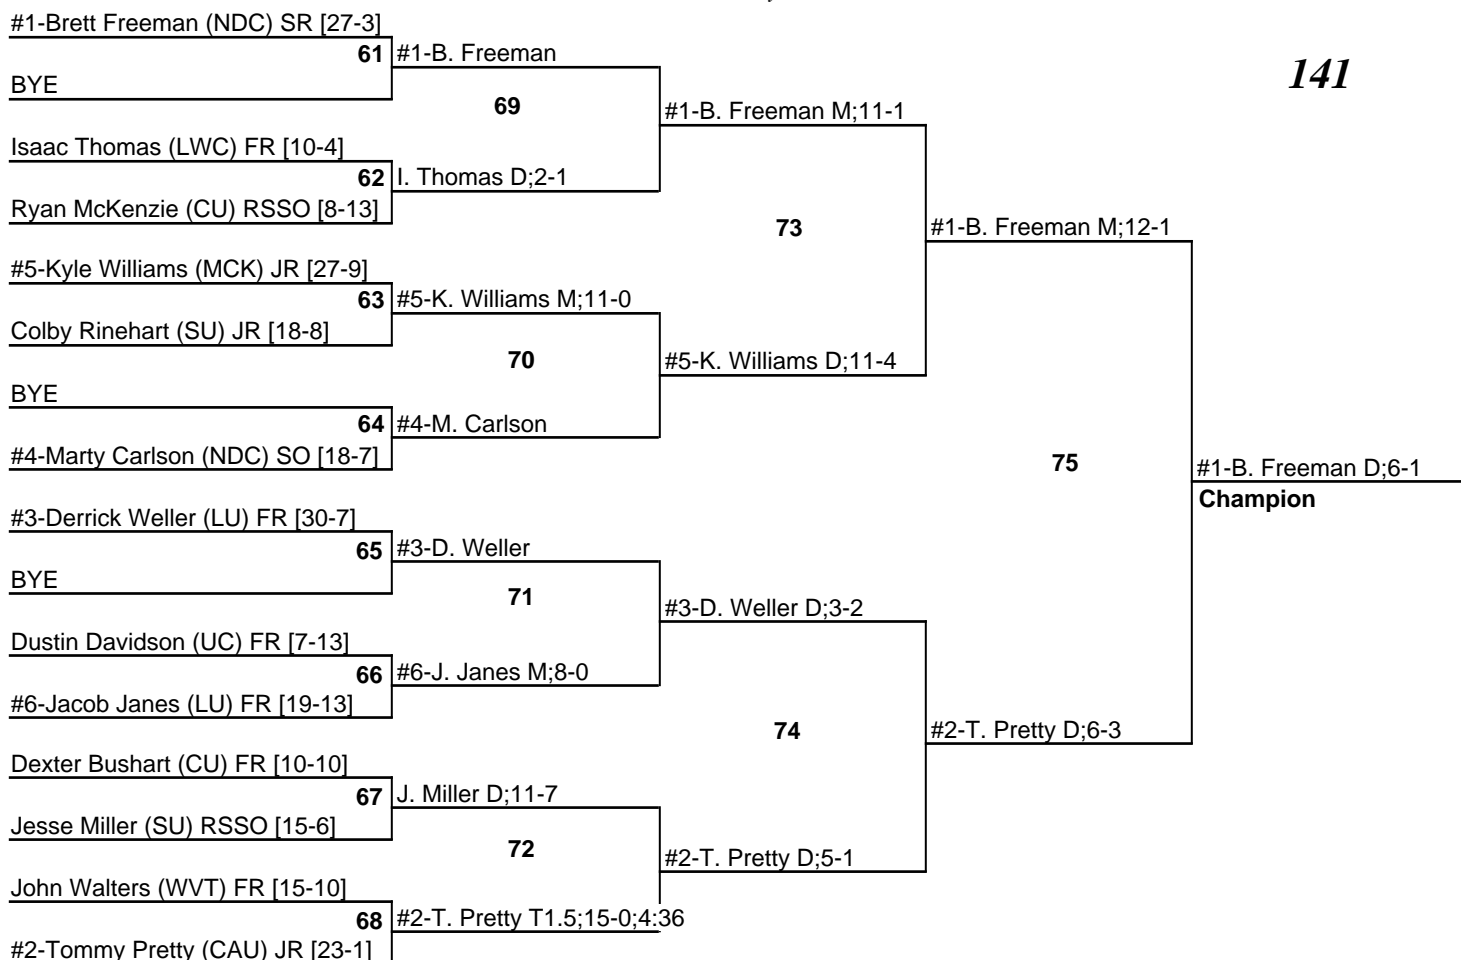

2011 NAIA Eastern Regionals

19 February 2011

141