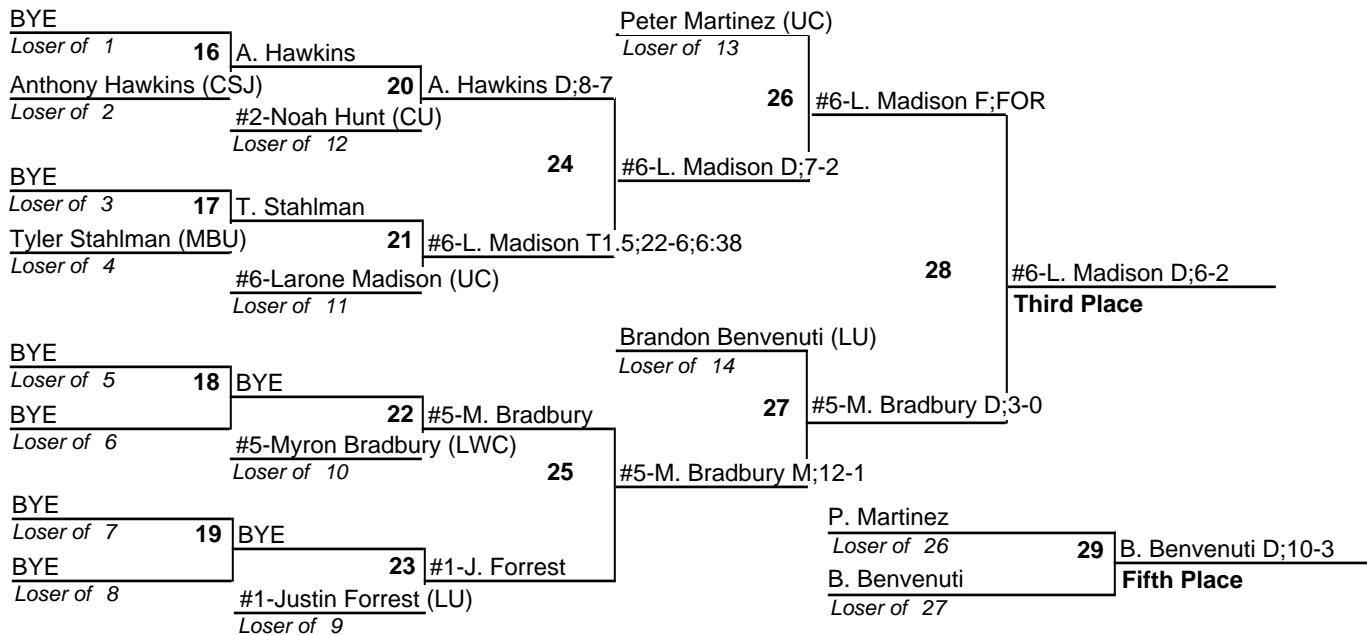

2011 NAIA Eastern Regionals

Team Standings

Plc	Score	School	CH	WB	1	2	3	4	5	6
1	178.0	Notre Dame	0	0	4	3	3	1	0	1
2	142.0	Lindenwood	0	0	2	3	0	1	4	1
3	132.0	McKendree	0	0	2	2	4	0	0	1
4	120.5	Campbellsville	0	0	1	2	1	1	3	1
5	68.0	Missouri Baptist	0	0	0	0	0	2	3	1
6	67.5	Lindsey Wilson	0	0	0	0	1	3	0	3
7	30.5	Cumberlands	0	0	0	0	1	0	0	2
8	25.5	Cumberland	0	0	1	0	0	0	0	0
9	22.0	Shorter University	0	0	0	0	0	1	0	0
10	16.0	West Virginia Tech	0	0	0	0	0	1	0	0
11	2.0	Calumet St. Joseph	0	0	0	0	0	0	0	0

2011 NAIA Eastern Regionals

19 February 2011

125