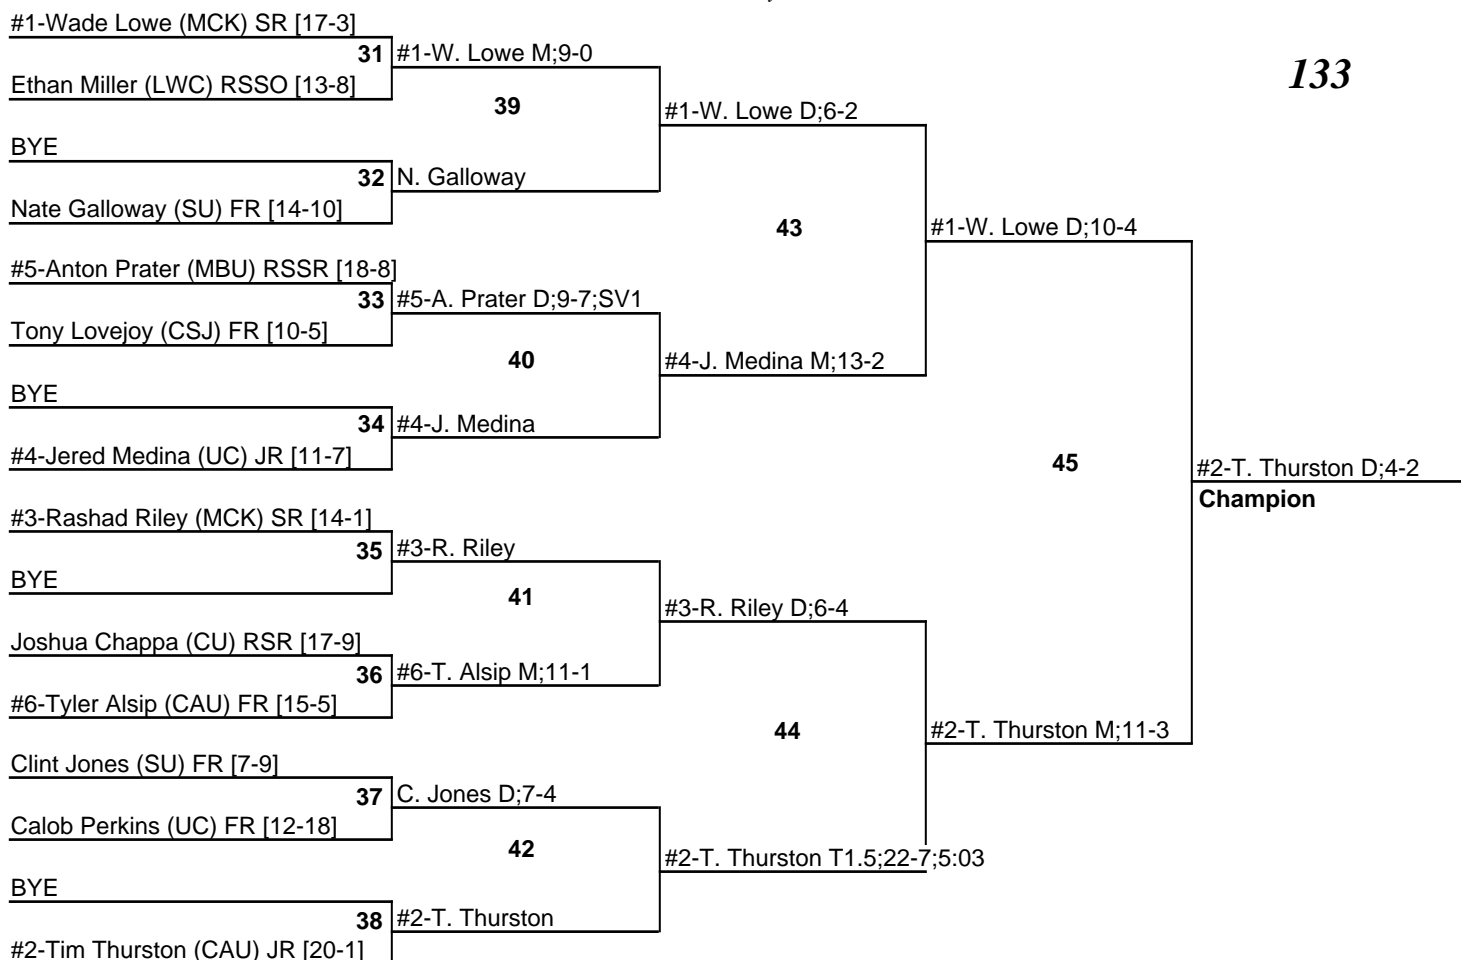

2011 NAIA Eastern Regionals

19 February 2011

133