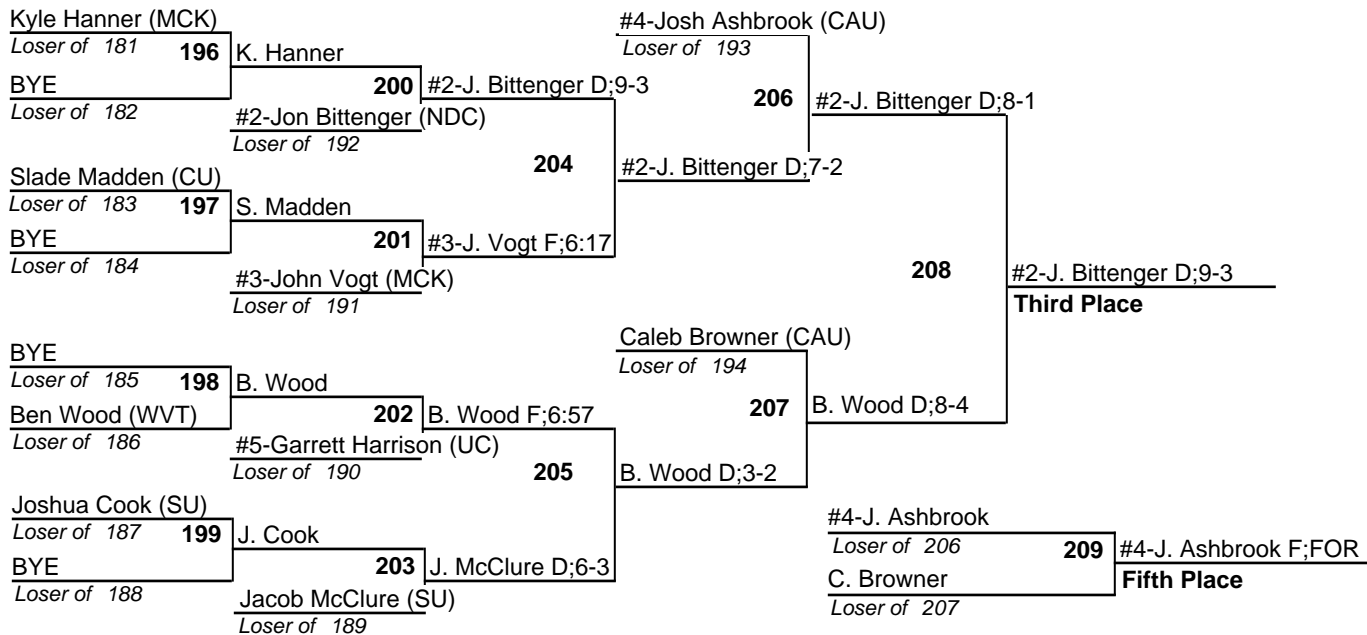

2011 NAIA Eastern Regionals

19 February 2011

174