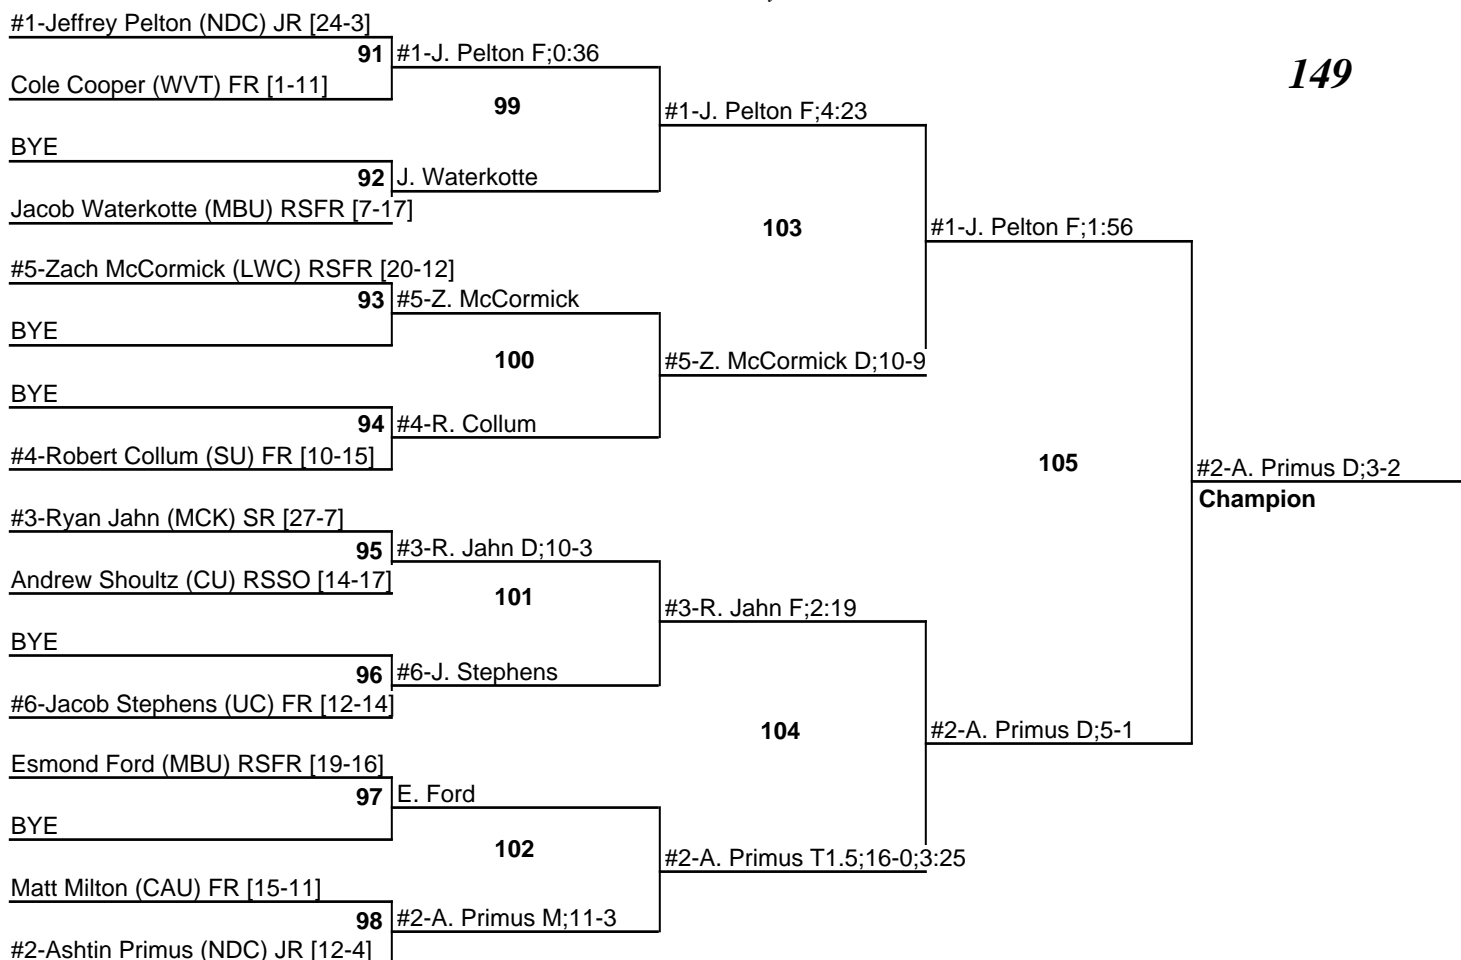

2011 NAIA Eastern Regionals

19 February 2011

149