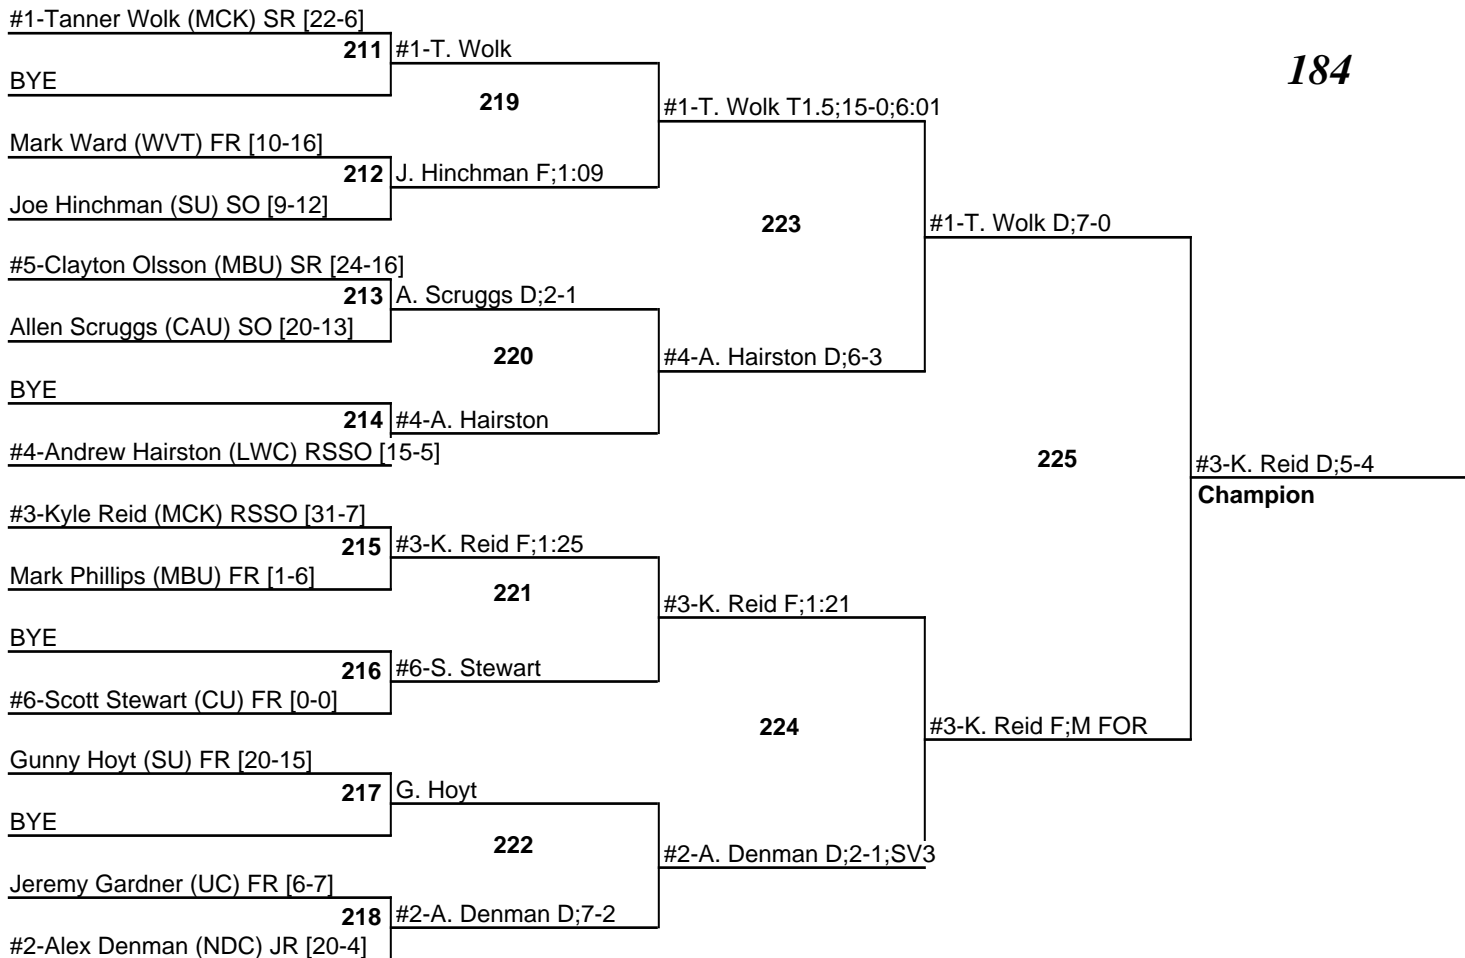

2011 NAIA Eastern Regionals

19 February 2011

184